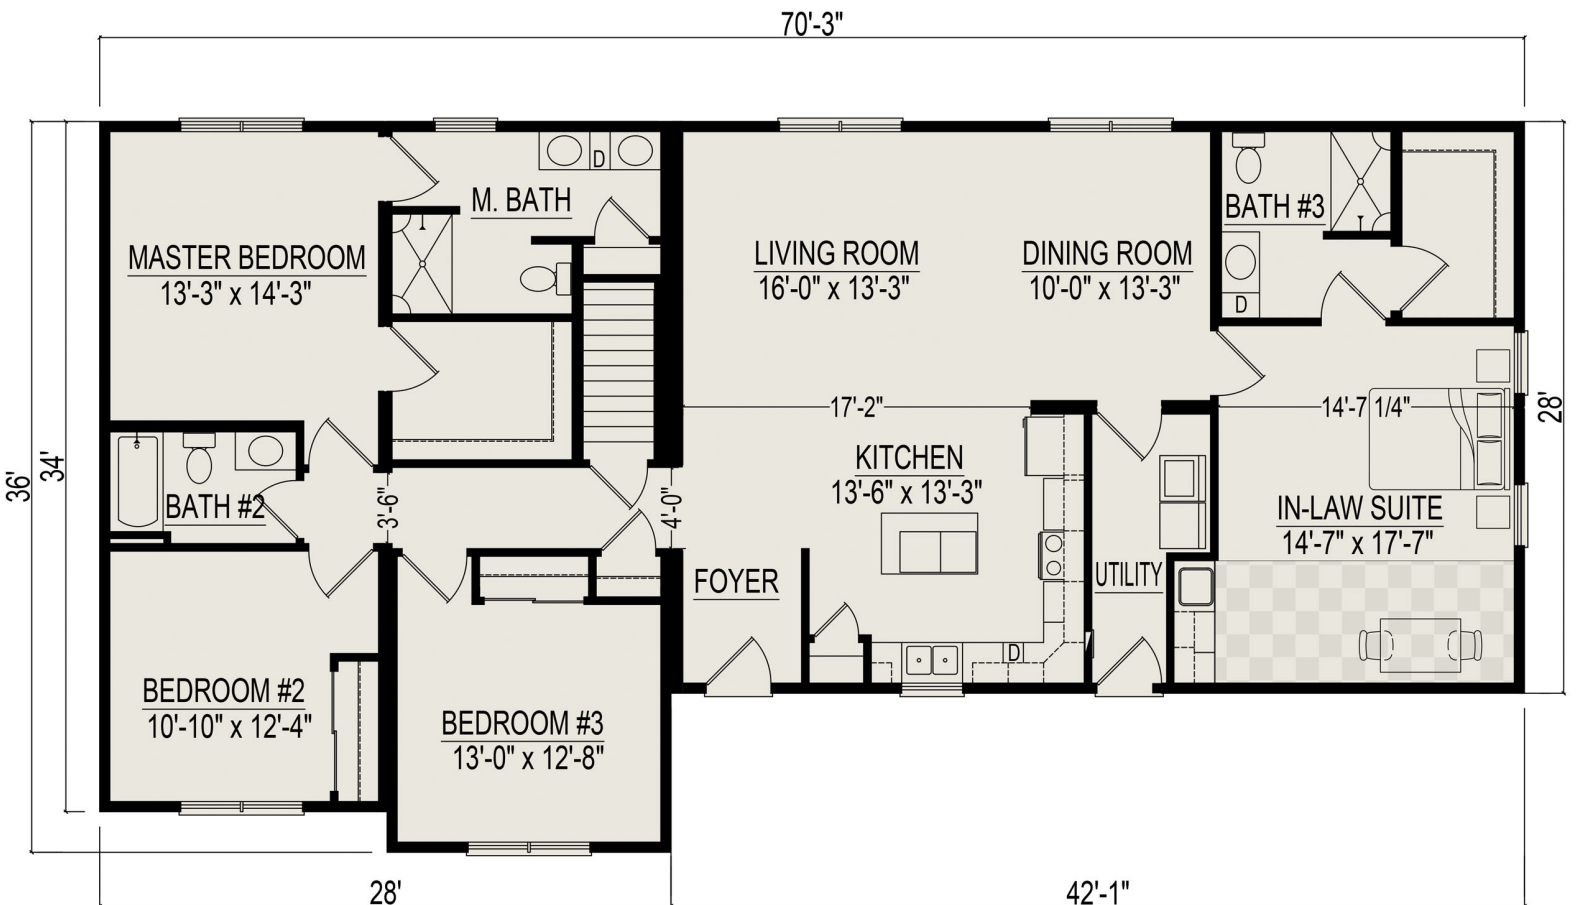

Multi-Gen Ranch

4 Bedrooms, 3 Bathrooms, 2156 Square Feet

Some items shown may be optional or constructed on site

Heckaman Homes
 Made by Crafftech Building Systems, Inc.
 2676 East Market Street
 Nappanee, IN 46550
 574.773.4167
 HeckamanHomes.com