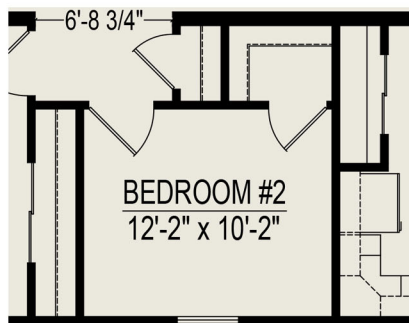

# Hudson

3 Bedrooms, 2 Bathrooms, Porch 1890 Square Feet

Some Items shown may be optional or constructed on site

CRAWLSPACE PLAN

**Heckaman Homes**  
 Made by Craftech Building Systems, Inc.  
 2676 East Market Street  
 Nappanee, IN 46550  
 574.773.4167  
 HeckamanHomes.com