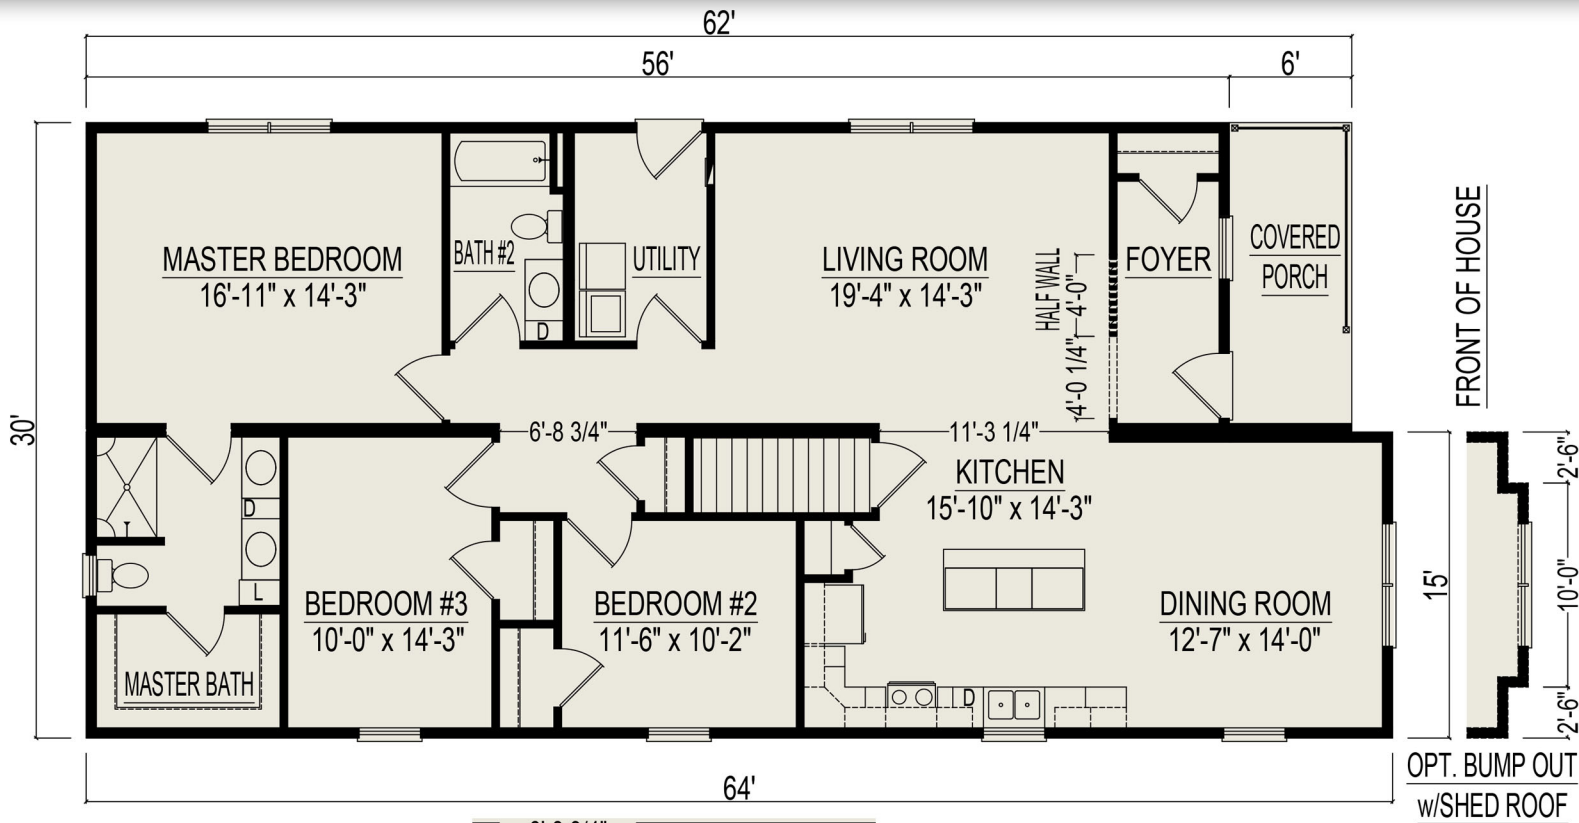

# Hudson

3 Bedrooms, 2 Bathrooms, Porch 1890 Square Feet

Some Items shown may be optional or constructed on site

CRAWLSPACE PLAN

**Heckaman Homes**  
 Made by Craftech Building Systems, Inc.  
 2676 East Market Street  
 Nappanee, IN 46550  
 574.773.4167  
 HeckamanHomes.com