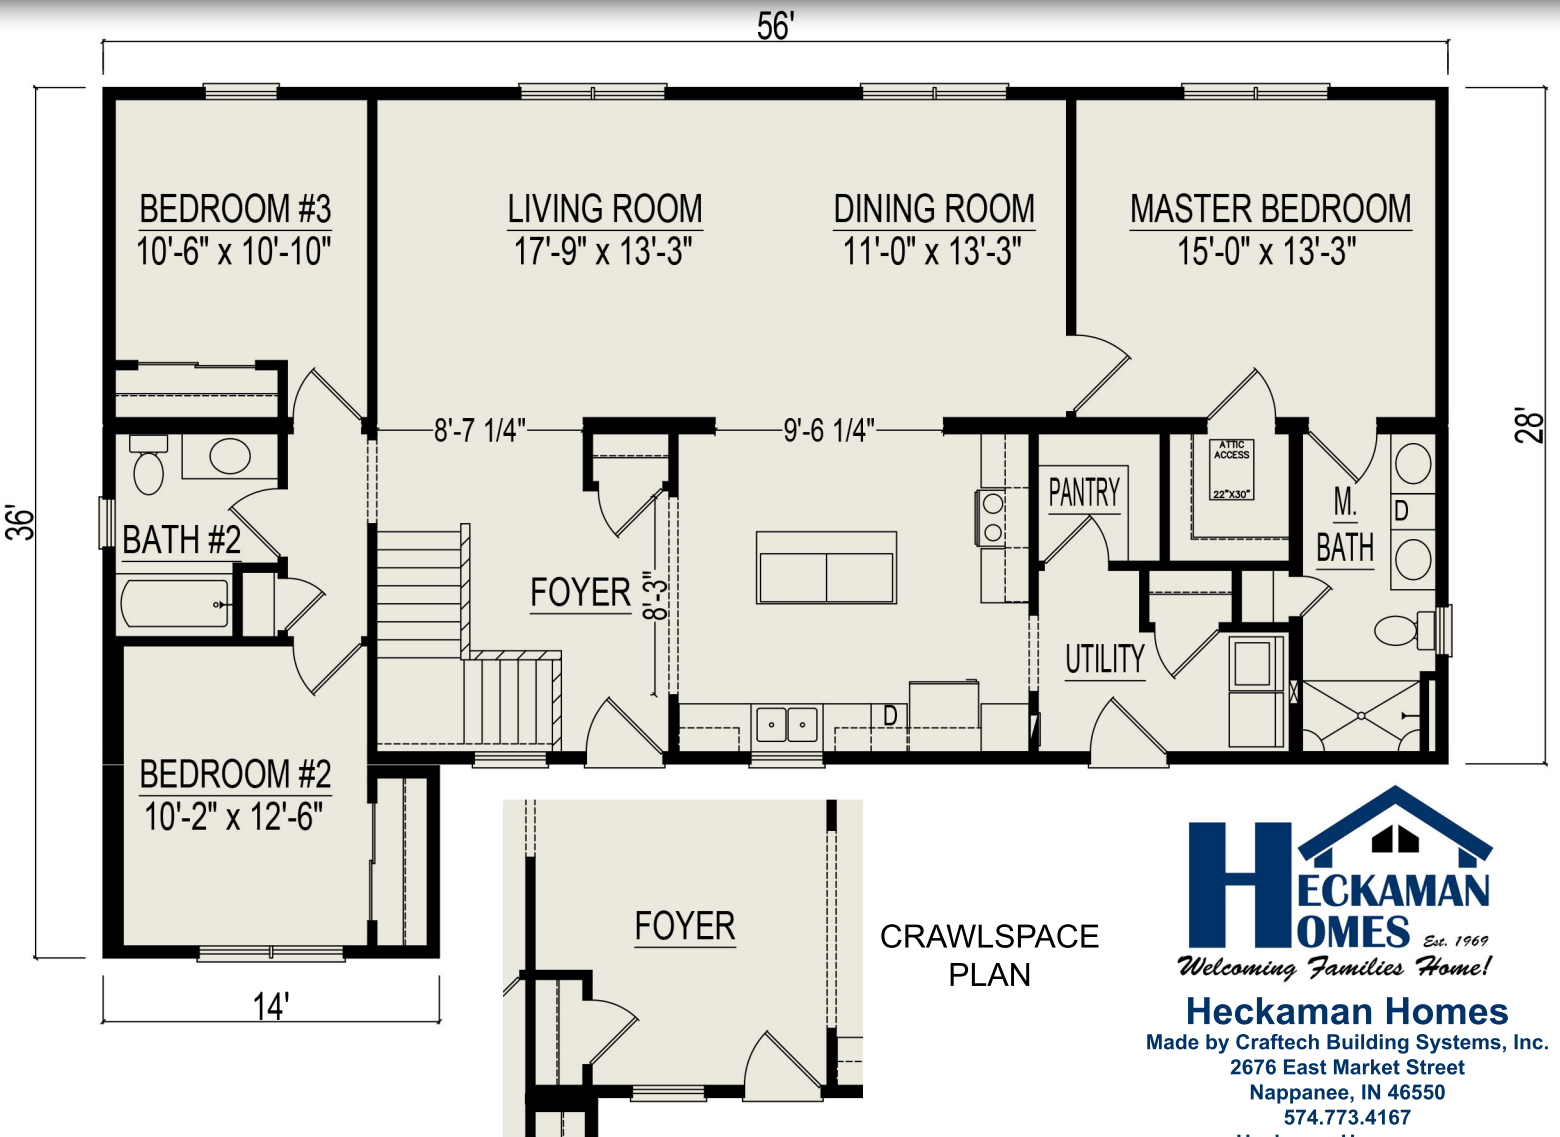

Stonebridge

3 Bedrooms, 2 Bathrooms, 1680 Square Feet

Some Items shown may be optional or constructed on site

Heckaman Homes
 Made by Craftech Building Systems, Inc.
 2676 East Market Street
 Nappanee, IN 46550
 574.773.4167
 HeckamanHomes.com