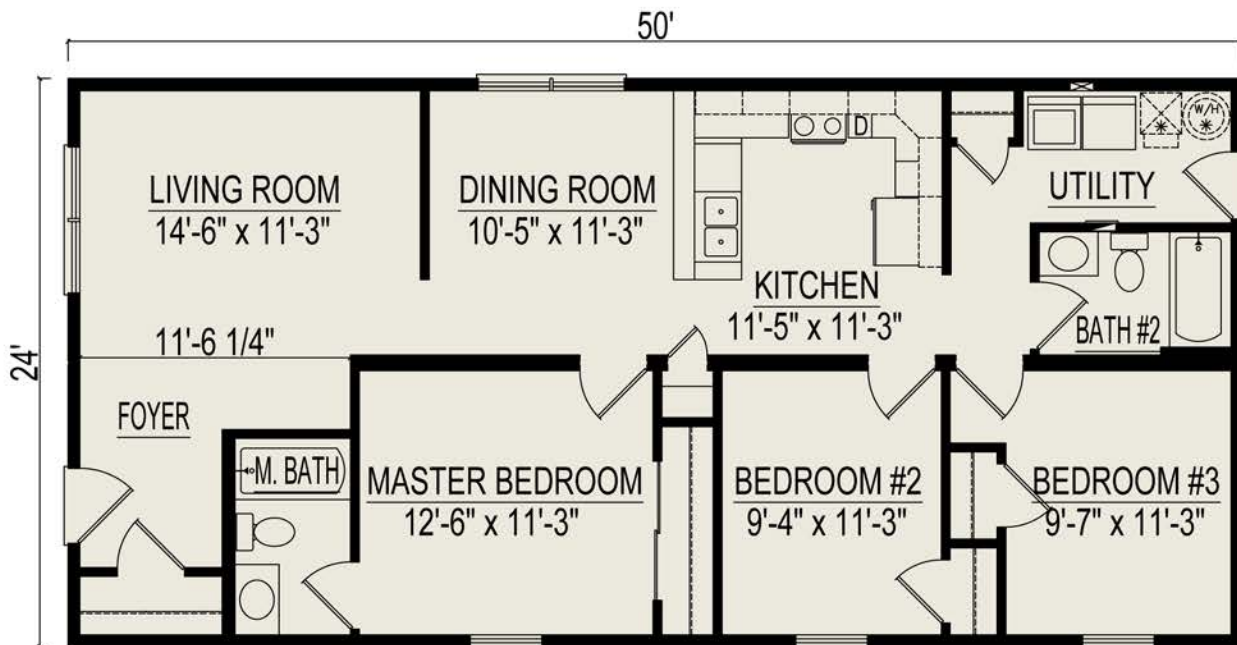

# Manhattan II

3 Bedrooms, 2 Bathrooms, 1200 Square Feet

Some items shown may be optional or constructed on site

**Heckaman Homes**  
 Made by Craftech Building Systems, Inc.  
 2676 East Market Street  
 Nappanee, IN 46550  
 574.773.4167  
 HeckamanHomes.com